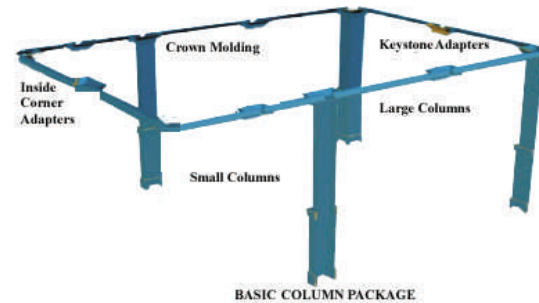

## Custom Millwork for less!

**The Deluxe Package Includes the Essential Package Plus the Proscenium & Columns with Speaker Compartments**

Deluxe Package Includes			QTY
RO	-CR	Crown Molding*	10
RO	-BD	Baseboard Molding*	10
RO	-LCSP	Large Columns with Speaker Compartment	2
RO	-SCSP	Small Columns with Speaker Compartment	2
RO	-KEY	Keystone Adapters for Crown Molding	6
RO	-INSA	Inside Corner Adapter for Crown Molding	4
RO	-PRSC	Proscenium	1

### Grand Total Package

RowOne recommends professional installation of all RowOne Home Theater Décor products. Rooms larger than 15' x 20' are quoted on a per-part basis. Substitutions are not permissible with packages.

**Standard Room Package Fits rooms up to 15' x 20' & ceilings 7' to 9'**

**Two elegant solutions:  
Basic or Deluxe**

**Custom crafted and shipped ready to be installed**

Basic Package Includes			QTY
RO	-CR	Crown Molding*	10
RO	-BD	Baseboard Molding*	10
RO	-LCSL	Large Columns without Speaker Compartment	2
RO	-SCSL	Small Columns without Speaker Compartment	2
RO	-KEY	Keystone Adapters for Crown Molding	6
RO	-INSA	Inside Corner Adapter for Crown Molding	4