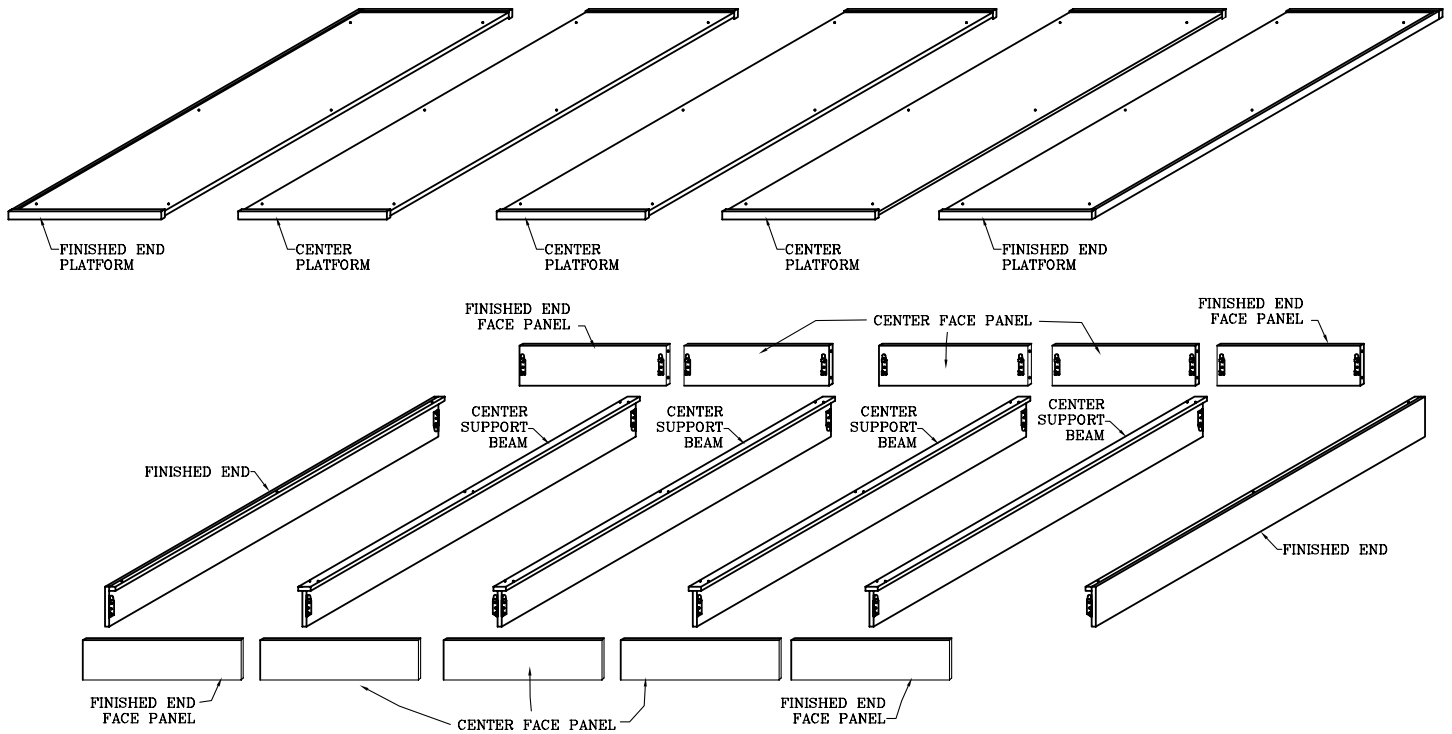

EXPANDABLE RISER KIT

HOME THEATER SOLUTIONS

BY RowOne

DESCRIPTION OF DESIGN:

- RISER IS FULLY ADJUSTABLE IN WIDTH WITH ONLY 3 SKU'S
- RISER CAN BE ADJUSTED IN WIDTH TO ACCOMODATE ALL TYPES OF SEATING BY SIMPLY ADDING THE 21 1/2" CENTER SECTIONS.
- EACH SKU IS INDIVIDUALLY BOXED FOR EASE OF WAREHOUSING, SHIPPING AND DELIVERY.
- KNOCK DOWN DESIGN ASSEMBLES VERY EASILY
- VERY STURDY, HIGH QUALITY CONSTRUCTION
- RISER IS 72" DEEP, EACH SECTION IS 21 1/2" WIDE AND 8" TALL.
- DESIGNED TO ACCOMODATE ROPE LIGHTING FOR THEATER LIGHTING EFFECT.
- LOGO CARPET AVAILABLE

EXPANDABLE RISER KIT

SIMPLY ADD CENTER SECTIONS FOR DESIRED WIDTH

SHOWING 107 1/2" RISER- LEFT AND RIGHT END SECTIONS AND 3 CENTER SECTIONS

*******LOGO CARPET*******

UP FIT YOUR RISER WITH YOUR FAVORITE TEAM'S LOGO!